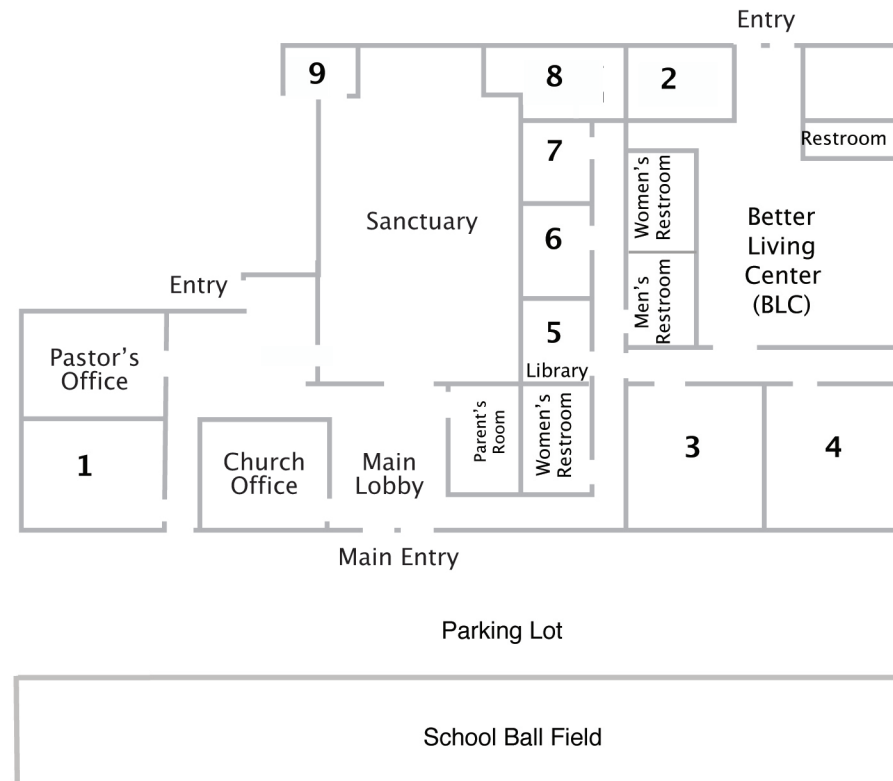

SCRIPTURE EMPHASIS

Great is the Lord and most worthy of praise; his greatness no one can fathom. One generation commends your works to another; they tell of your mighty acts.

Psalm 145:3-4

MY NOTES

CHURCH MAP